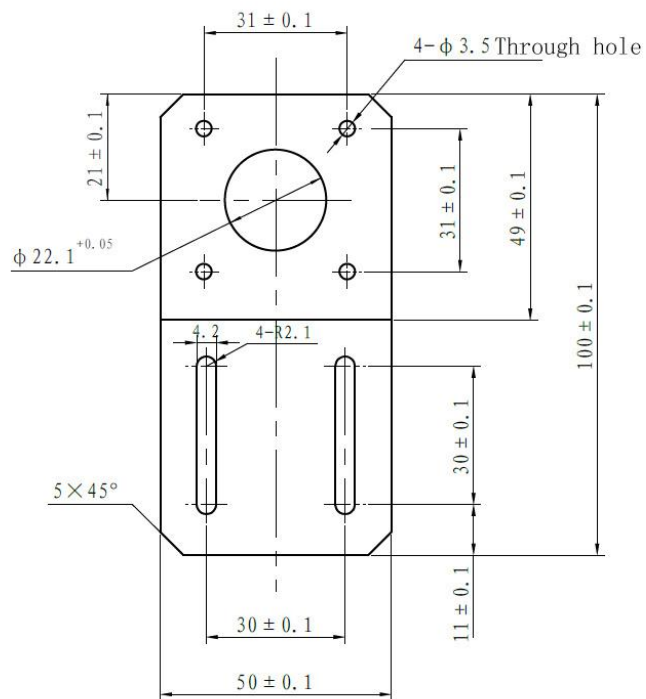

# Nema17 Step Motor Mount Dimension

Nema 17 Stepper mounts dimension:

Panorama